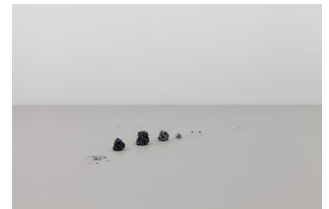

Stella Zhong
May 2 – June 13, 2026

Stella Zhong
Accumulate into a New Star, 2026
Wood, granite grip, paint
252 x 600 x 400 cm | 99 1/4 x 236 1/4 x 157 1/2 in

Stella Zhong
Accumulate into a New Star, 2026
Magnet, epoxy clay, wire, thread
7 x 37.5 x 10 cm | 2 3/4 x 14 3/4 x 3 7/8 in

Stella Zhong
Accumulate into a New Star, 2026
Magnet, epoxy clay, wire, thread, air-dry clay
7.2 x 9 x 16.3 cm | 2 7/8 x 3 1/2 x 6 3/8 in

Stella Zhong
Accumulate into a New Star, 2026
Ping-pong ball, wire, thread, epoxy clay, plastic, water resin
3.6 x 23 x 9.5 cm | 1 3/8 x 9 x 3 3/4 in

Stella Zhong
Accumulate into a New Star, 2026
Magnet, epoxy clay, wire, thread, plastic, oil paint, air-dry clay, water resin
21.3 x 33.5 x 25.5 cm | 8 3/8 x 13 1/4 x 10 in

Stella Zhong
Stella???, 2026
Resin, plaster, wood, foam, oil paint, color pencil, rubber, plastic, latex paint, wire, pom pom, string, bead
85 x 208 x 159 cm | 33 1/2 x 81 7/8 x 62 5/8 in