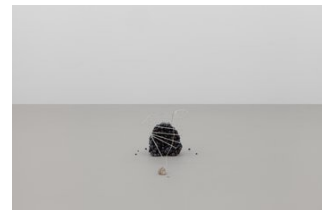

Stella Zhong
May 2 – June 13, 2026

Stella Zhong
Accumulate into a New Star, 2026
Wood, granite grip, paint
252 x 600 x 400 cm | 99 1/4 x 236 1/4 x 157 1/2 in

Stella Zhong
Accumulate into a New Star, 2026
Magnet, epoxy clay, wire, thread
7 x 37.5 x 10 cm | 2 3/4 x 14 3/4 x 3 7/8 in

Stella Zhong
Accumulate into a New Star, 2026
Magnet, epoxy clay, wire, thread, air-dry clay
7.2 x 9 x 16.3 cm | 2 7/8 x 3 1/2 x 6 3/8 in

Stella Zhong
Accumulate into a New Star, 2026
Ping-pong ball, wire, thread, epoxy clay, plastic, water resin
3.6 x 23 x 9.5 cm | 1 3/8 x 9 x 3 3/4 in

Stella Zhong
Accumulate into a New Star, 2026
Magnet, epoxy clay, wire, thread, plastic, oil paint, air-dry clay, water resin
21.3 x 33.5 x 25.5 cm | 8 3/8 x 13 1/4 x 10 in

Stella Zhong
Stella???, 2026
Resin, plaster, wood, foam, oil paint, color pencil, rubber, plastic, latex paint, wire, pom pom, string, bead
85 x 208 x 159 cm | 33 1/2 x 81 7/8 x 62 5/8 in