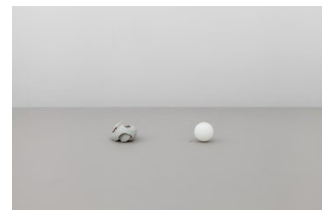

Stella Zhong
May 2 – June 13, 2026

Stella Zhong
Accumulate into a New Star, 2026
Wood, granite grip, paint
252 x 600 x 400 cm | 99 1/4 x 236 1/4 x 157 1/2 in

Stella Zhong
Accumulate into a New Star, 2026
Magnet, epoxy clay, wire, thread
7 x 37.5 x 10 cm | 2 3/4 x 14 3/4 x 3 7/8 in

Stella Zhong
Accumulate into a New Star, 2026
Magnet, epoxy clay, wire, thread, air-dry clay
7.2 x 9 x 16.3 cm | 2 7/8 x 3 1/2 x 6 3/8 in

Stella Zhong
Accumulate into a New Star, 2026
Ping-pong ball, wire, thread, epoxy clay, plastic, water resin
3.6 x 23 x 9.5 cm | 1 3/8 x 9 x 3 3/4 in

Stella Zhong
Accumulate into a New Star, 2026
Magnet, epoxy clay, wire, thread, plastic, oil paint, air-dry clay, water resin
21.3 x 33.5 x 25.5 cm | 8 3/8 x 13 1/4 x 10 in

Stella Zhong
Stella???, 2026
Resin, plaster, wood, foam, oil paint, color pencil, rubber, plastic, latex paint, wire, pom pom, string, bead
85 x 208 x 159 cm | 33 1/2 x 81 7/8 x 62 5/8 in