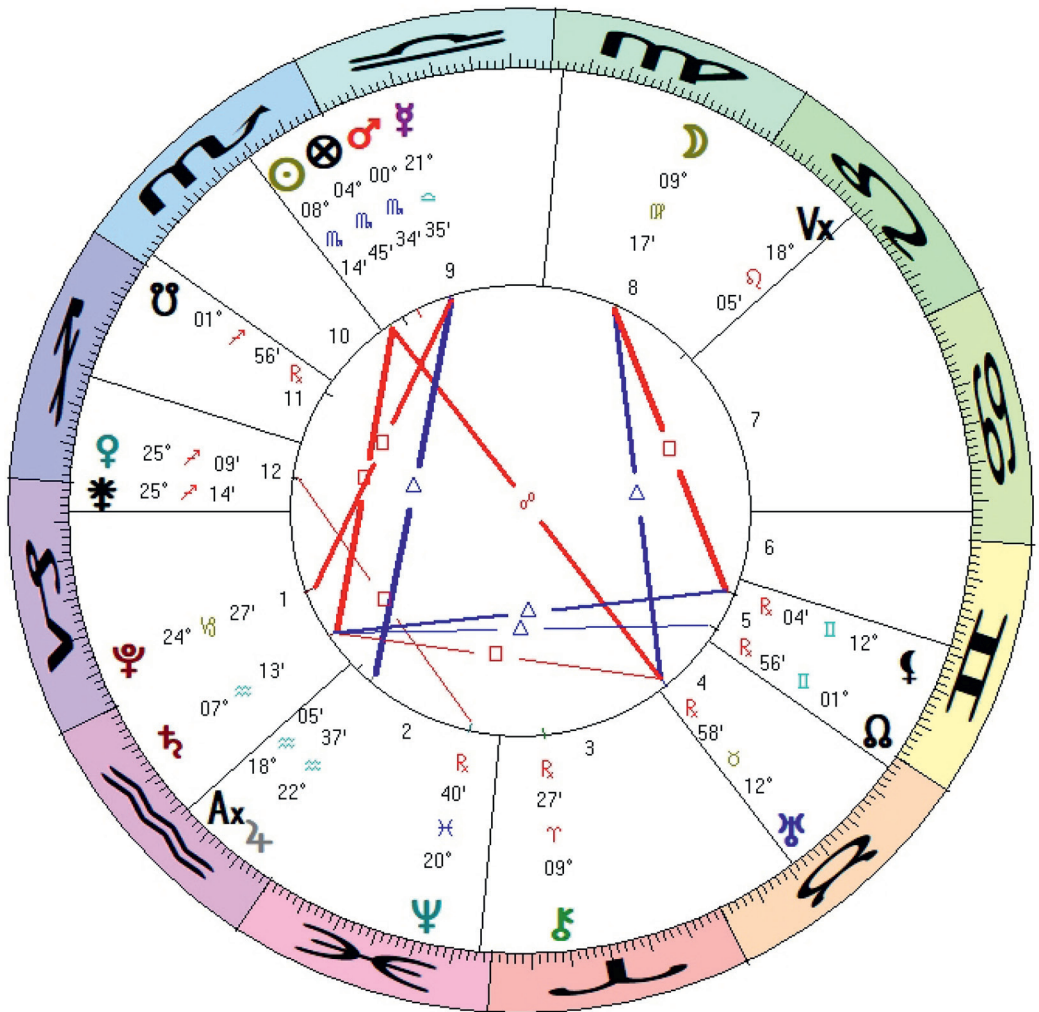

Stars Down to Earth

Natal Chart [5]

31 Oct 2021, Sun

18:00 CET -1:00

Berlin (West), Germany

52°N29' 013"E21'

Geocentric

Tropical

Porphyry

True Node

Galerie Barbara Weiss
Trautwein & Herleth

Stars Down to Earth

Ei Arakawa, Lutz Bacher, Julie Becker, Kerstin Brätsch, Gino De Dominicis/Claudio Abate, Willem de Rooij, Stano Filko, Dan Graham, Christian Jankowski, John Miller, Christian Naujoks, Mai-Thu Perret, Emily Segal, Studio for Propositional Cinema, Sung Tieu, Andrea Toppel, Camilla Wills, and a proposition by CASE